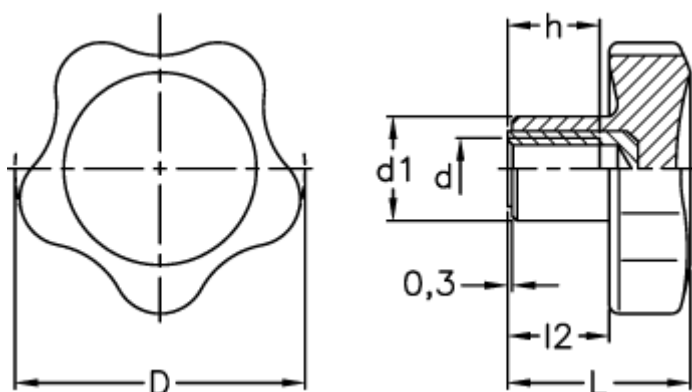

Article number: 2302166472

Description: E+G Lobe knob
VC.692/50 B-M10

Measures

D	= 50
d1	= 18
d 6H	= M10
h	= 17
L	= 31.0
l2	= 17.0